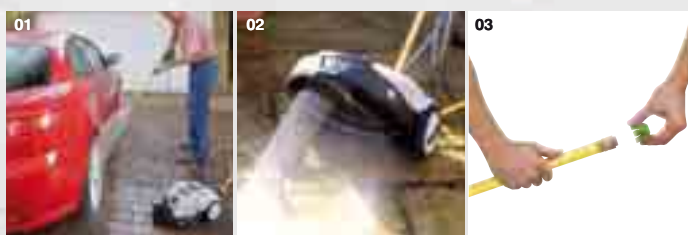

RYOBI[®]

**DESIGNED
TO DO
MORE**

ryobitools.eu

RYOBI

Hydro-Sync
5600
W/h
RYOBI

Electric Pressure Washers

DUAL 2in1 CLEAN™

The DualClean™ is a pressure washer with a difference. By attaching the lance to the cleaning deck the pressure washer can be used in the upright mode, ideal for cleaning patios, decks and other hard standing areas. Alternatively, the unit can be used as a standard pressure washer with the lance detached, great for cleaning cars, motorhomes and boats.

Features

- 01 2-in-1 pressure washer. Works as a regular pressure washer, but also in upright mode for decking, patios and pavements.
- 02 33cm surface cleaner for up to 10 x faster results.
- 03 Compatible with the Expand-it™ range of pressure washer accessories.