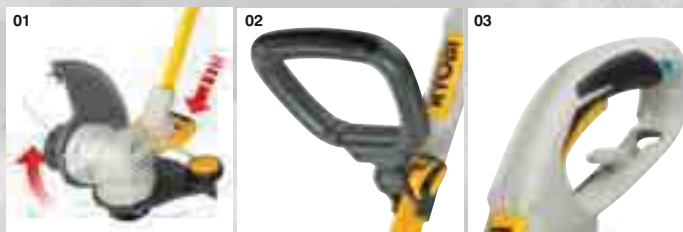

Art.-No.: 5133000446
EAN Code: 4892210800985

AEX002
Extension Shaft

Features

- Length: 62cm
- Ideal for extending pole pruner or hedge trimmer attachments
- 0,7kg

Art.-No.: 5132000035
EAN Code: 4892210803405

Electric Line Trimmers & Brush Cutters

Features

- 01 Patented EasyEdge™ technology offers a quick and simple transition between grass trimming and edging modes without letting go of the handles.
- 02 Fully adjustable front handle with GripZone™ and telescoping shaft offers maximum comfort and ease of use at any angle or height.
- 03 GripZone™ and Livetool Indicator™ for comfortable use and added user safety.